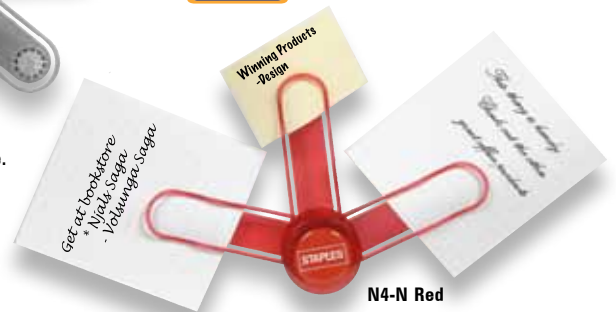

N4-N

A10-L

**AS LOW AS
\$0.75 (C)**

**Styler
Key Tag**

**When Ordering
500 or More**

**AS LOW AS
\$0.65 (C)**

J2-L

**Business Card
Holder**

**When Ordering
250 or More**

N4-N Red

next
N-DOME™
VIBRANT • DURABLE • AFFORDABLE

Setup Charge: \$30.00(G) per item/per order.
Setup includes up to a four-color process imprint on
your choice background color with N-Dome™
application or one location laser imprint.