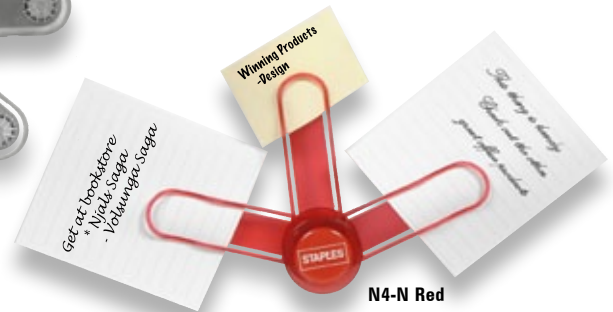

**Business Card Holder** When Ordering 100 or More

**\$1.49 (G)**

A11-L

**Cable Key Tag** When Ordering 100 or More

**\$0.59 (G)**

N4-N

**CD/Note Holder** When Ordering 250 or More

N4-N Smoke